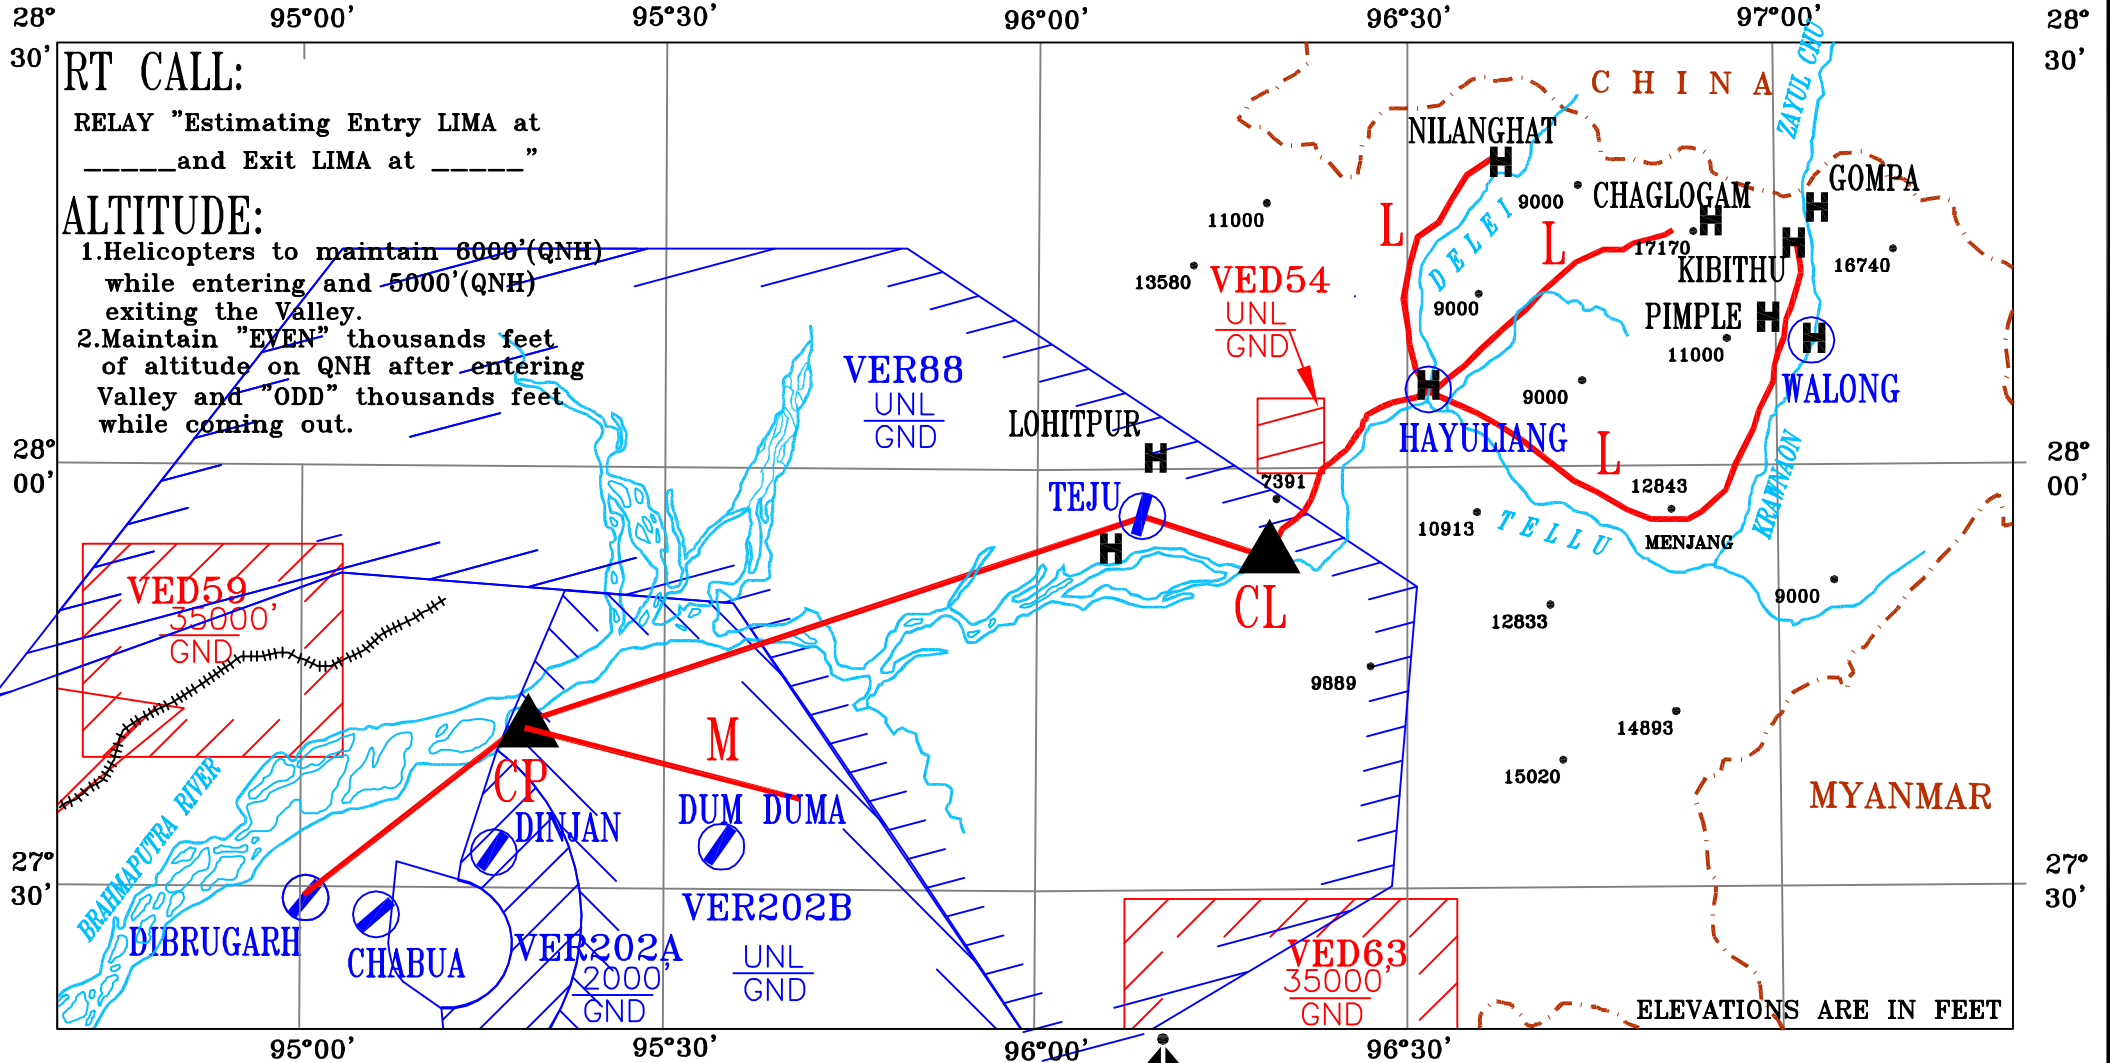

# VFR HELICOPTER ROUTES ARUNACHAL PRADESH

# LIMA VALLEY

DATE OF AERONAUTICAL  
INFORMATION-16-05-2013

PRODUCED BY  
AIRPORTS AUTHORITY OF INDIA  
(AS PER INF. PROVIDED BY DGCA)

AAI(NAD)'S DRG. NO.4-ATC/HC/AP/2013